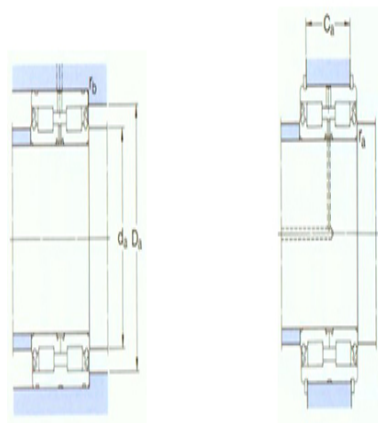

Model: NNF5024ADA-2LSV

Basic size of mm

d:	120
D:	180
B:	80
C:	79

The basic rated load is kN

trends C:	429
static state Co:	750
Fatigue load limit Pu:	86.5
rated speed:	700
quality:	6.9
model:	NNF5024ADA-2LSV

Dimensions are mm

d:	120
d ₁ ~ :	141
D ₁ ~ :	176
E:	164
C ₁ +0,2:	71.2
C ₂ :	3.9
b:	4.2
b ₁ :	6
k:	3.5

Shoulder gear and chamfer size ¹⁾

mm

r the min:	1.8
r _{3,4} the min:	0.6
d _a the min:	127
d _{as} ³⁾ :	138

Da the max:	175
C _{a1} -0,2:	65
C _{a2} -0,2:	63
r _a the max:	1
r _b the max:	0.6

Applicable stop ring ²⁾

Model number	SW180
Seeger:	
DIN471:	180×4