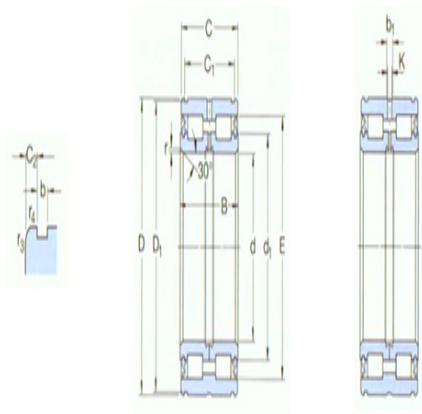

Model: NNF5024ADA-2LSV

Basic size of mm

d:	120
D:	180
B:	80
C:	79

The basic rated load is kN

trends C:	429
static state Co:	750
Fatigue load limit Pu:	86.5
rated speed:	700
quality:	6.9
model:	NNF5024ADA-2LSV

Dimensions are mm

d:	120
d ₁ ~ :	141
D ₁ ~ :	176
E:	164
C ₁ +0,2:	71.2
C ₂ :	3.9
b:	4.2
b ₁ :	6
k:	3.5

Shoulder gear and chamfer size ¹⁾

mm

r the min:	1.8
r _{3,4} the min:	0.6
d _a the min:	127
d _{as} ³⁾ :	138

Da the max:	175
C _{a1} -0,2:	65
C _{a2} -0,2:	63
r _a the max:	1
r _b the max:	0.6

Applicable stop ring ²⁾

Model number	SW180
Seeger:	
DIN471:	180×4