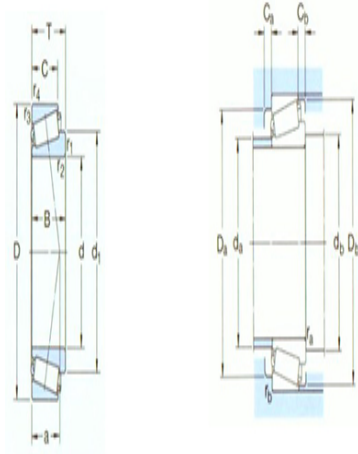

Model: EE649240/310

Basic size of
mm

d:	609.6
D:	787.4
T:	93.662

The basic rated load is
kN

trends C:	2160
static state Co:	5300
Fatigue load limit Pu:	380

Rated rotation speed is
r/min

Refer to the speed:	450
limit speed:	670
quality:	110
model:	EE649240/310
	0
series:	649000

Dimensions are
mm

d:	609.6
d ₁ ~ :	687
B:	93.662
C:	69.85
r _{1,2} the min:	6.4
r _{3,4} the min:	6.4
a:	125

Shoulder gear and chamfer size
mm

d _a the max:	643
d _b the min:	642
Da the min:	732
Da the max:	755
Db the min:	755
Ca the min:	17
Cb the min:	23.5