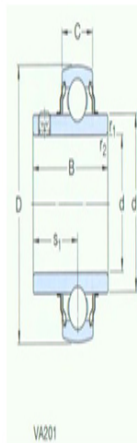

**Model: YAR204-
2FW/VA201**

Dimensions are
mm

d:	20
D:	47
B:	31
C:	14
d ₁ ~ :	28.2
s ₁ :	18.3
r _{1,2} the min:	0.6
Basic rated static load Co:	6.55
quality:	0.14

model

Ball bearing with stamping steel holder:	YAR204- 2FW/VA20 1
Ball bearing with graphite crown holder:	YAR204- 2FW/VA22 8