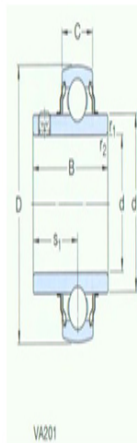

**Model: YAR205-  
2FW/VA228**

Dimensions are  
mm

d:	25
D:	52
B:	34.1
C:	15
d <sub>1</sub> ~ :	33.7
s <sub>1</sub> :	19.8
r <sub>1,2</sub> the min:	0.6
Basic rated static load Co:	7.8
quality:	0.17

**model**

Ball bearing with stamping steel holder:	YAR205- 2FW/VA20 1
Ball bearing with graphite crown holder:	YAR205- 2FW/VA22 8