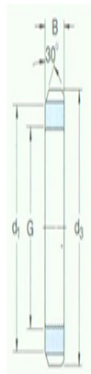

Model: KM29

size

G:	M 145×2
d ₁ :	171
d ₃ :	190
B:	24
b:	14
h:	6
Axial load carrying capacity is static:	520
quality:	1.8

model

locknut:	KM29
Applicable lock washer:	MB29
spanner:	TMFN2 3-30