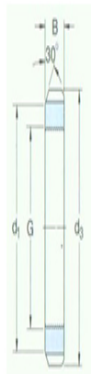

Model: MBL40

size

G:	M 200×3
d ₁ :	222
d ₃ :	240
B:	29
b:	18
h:	8
Axial load carrying capacity is static:	625
quality:	2.61

model

locknut:	KML40
Applicable lock washer:	MBL40
spanner:	TMFN3 0-40