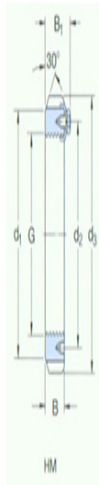

Model: HME30/560

size

G:	Tr 560×6
d ₁ :	610
d ₂ :	583
d ₃ :	650
B:	75
B ₁ :	97
B ₂ :	12
b:	40
h:	20
quality:	44.5

model

Lock nut without locking buckle:	HME30/560
Apply lock buckle:	MS30/560
Applicable wrench:	TMFN500-600