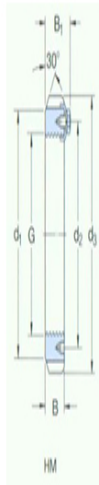

Model: TMFN600-750

size

G:	Tr 670×6
d ₁ :	775
d ₂ :	730
d ₃ :	850
B:	106
B ₁ :	131
B ₂ :	-
b:	50
h:	28
quality:	155

model

Lock nut without locking buckle:	HM31/67 0
Apply lock buckle:	MS31/670
Applicable wrench:	TMFN600 -750