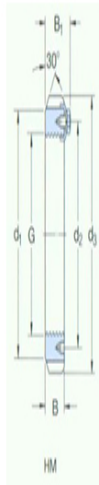

Model: TMFN600-750

size

G:	Tr 800×7
d ₁ :	870
d ₂ :	832
d ₃ :	920
B:	90
B ₁ :	112
B ₂ :	-
b:	55
h:	25
quality:	99.5

model

Lock nut without locking buckle:	HM30/80 0
Apply lock buckle:	MS30/800 -750
Applicable wrench:	TMFN600 -750