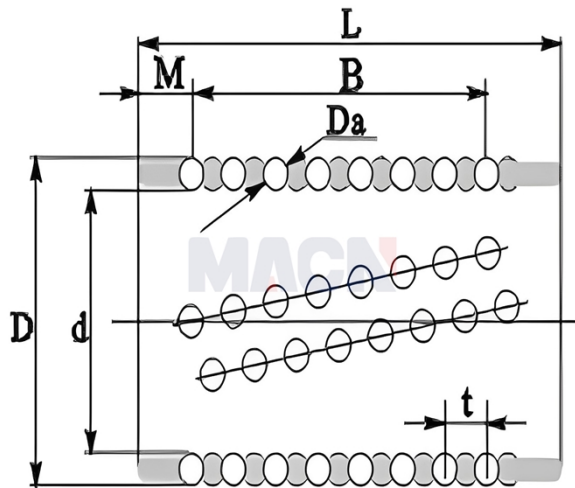

Model: KS2050

Param

model:	KS2050
D:	20
d:	14
L:	50
Da:	3
B:	8
t:	5.5
M:	5.75
Allow deviation:	0
Allow the next deviation:	-7
The number of pellets:	96

KS...