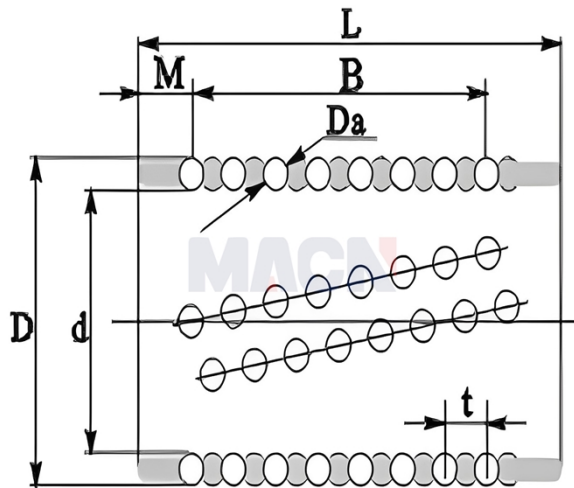

Model: KS2060

Param

model:	KS2060
D:	20
d:	14
L:	60
Da:	3
B:	10
t:	5.5
M:	5.25
Allow deviation:	0
Allow the next deviation:	-7
The number of pellets:	120

KS...