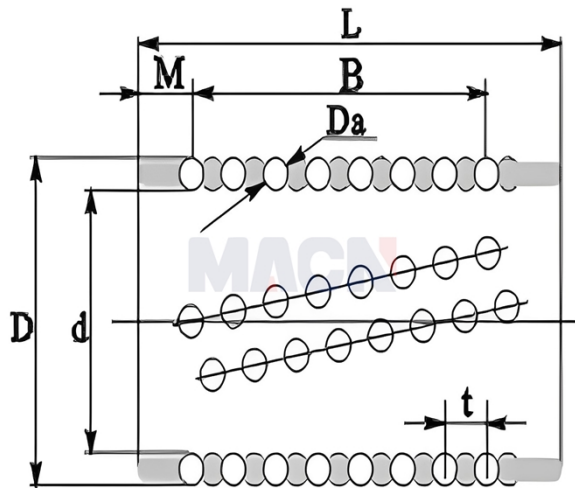

Model: KS2550

Param

model:	KS2550
D:	25
d:	19
L:	50
Da:	3
B:	8
t:	5.5
M:	5.75
Allow deviation:	0
Allow the next deviation:	-7
The number of pellets:	128

KS...