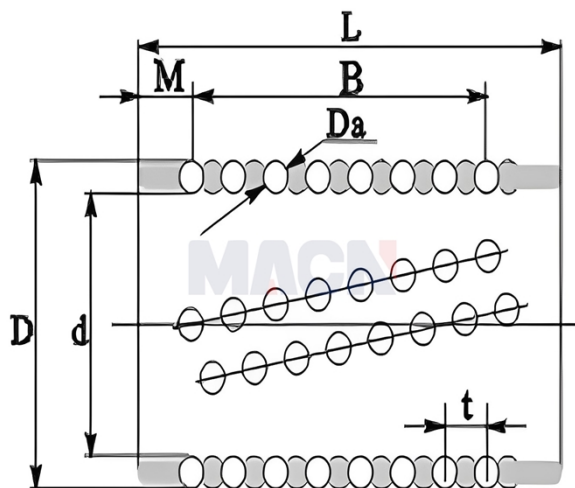

Model: KS2560

Param

| | |
|---------------------------|--------|
| model: | KS2560 |
| D: | 25 |
| d: | 19 |
| L: | 60 |
| Da: | 3 |
| B: | 10 |
| t: | 5.5 |
| M: | 5.25 |
| Allow deviation: | 0 |
| Allow the next deviation: | -7 |
| The number of pellets: | 160 |