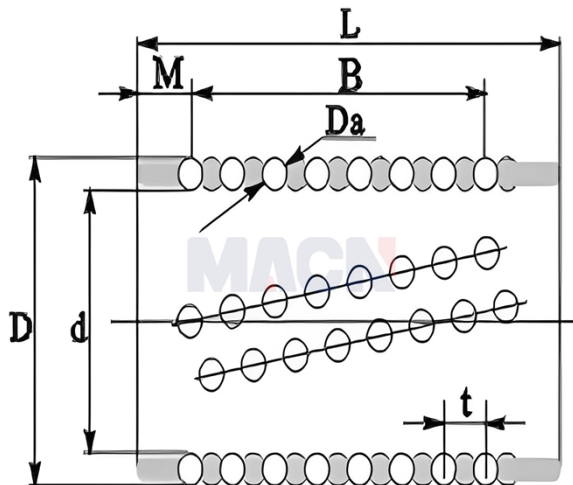

Model: KS2875

Param

model:	KS2875
D:	28
d:	20
L:	75
Da:	4
B:	11
t:	6.5
M:	5
Allow deviation:	0
Allow the next deviation:	-9
The number of pellets:	154

KS...