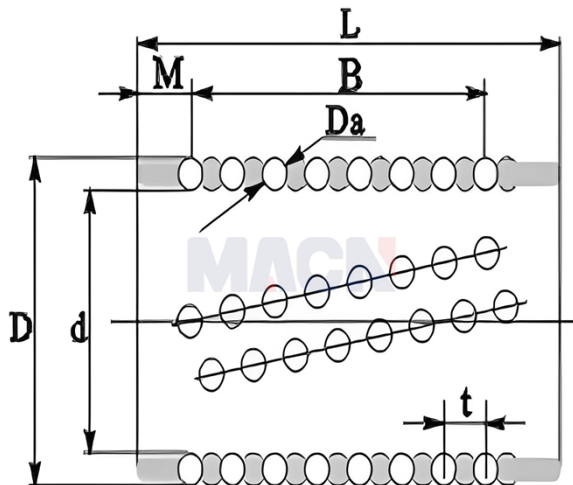

Model: KS3075

Param

model:	KS3075
D:	30
d:	22
L:	75
Da:	4
B:	11
t:	6.5
M:	5
Allow deviation:	0
Allow the next deviation:	-9
The number of pellets:	154

KS...