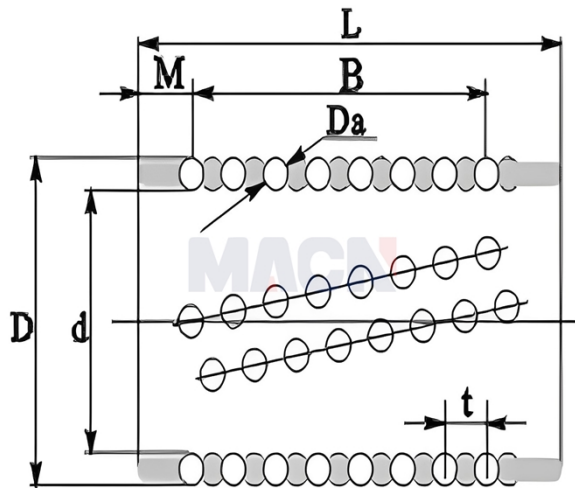

Model: KS3260

Param

model:	KS3260
D:	32
d:	24
L:	60
Da:	4
B:	8
t:	6.5
M:	7.25
Allow deviation:	0
Allow the next deviation:	-9
The number of pellets:	128

KS...