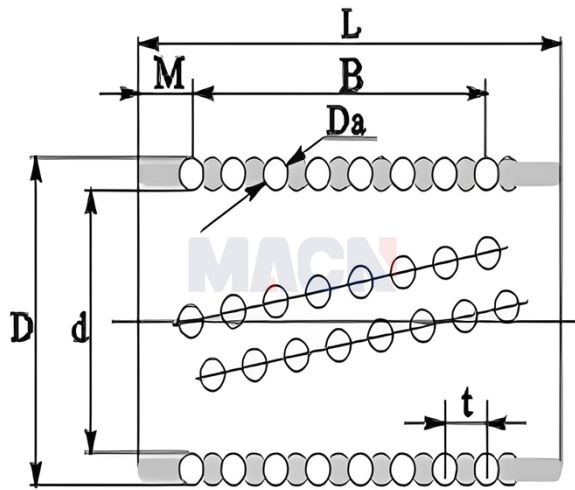

Model: KS3275

Param

model:	KS3275
D:	32
d:	24
L:	75
Da:	4
B:	11
t:	6.5
M:	5
Allow deviation:	0
Allow the next deviation:	-9
The number of pellets:	176

KS...