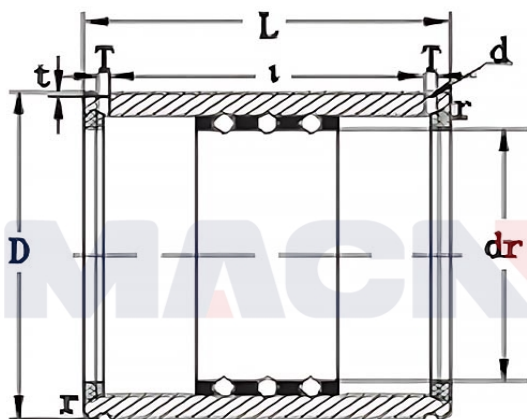

Model: ST100

Param

| | |
|-------------------|----------------------|
| model: | ST100 |
| diameter of axle: | 132 |
| live load C: | 2240.0001063942 9 |
| dead load Co: | 1870.0000888202 3 |
| weight: | 2670 |