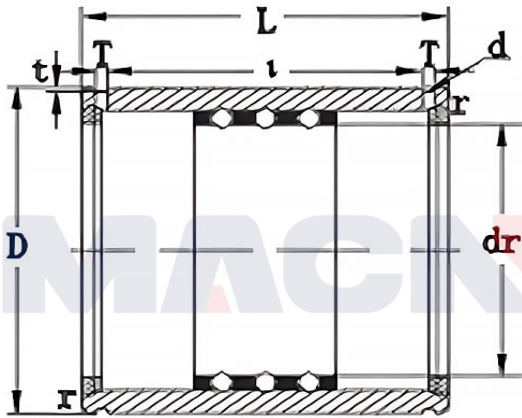

Model: ST12B

Param

| | |
|-------------------|----------------------|
| model: | ST12B |
| diameter of axle: | 8 |
| live load C: | 830.00003942288 5 |
| dead load Co: | 230.00001092441 4 |
| weight: | 53.5 |