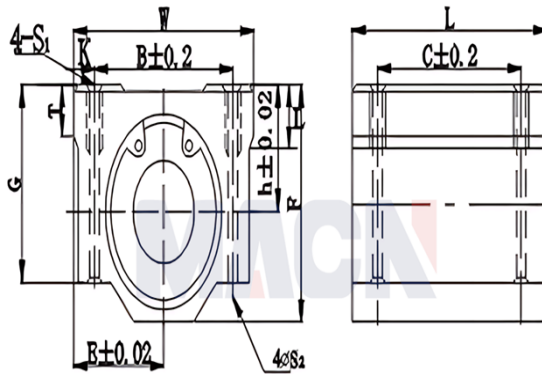

Model: SMA13GUU

Param

model:	SMA13GUU
diameter of axle:	13
h:	15
E:	22
W:	44
L:	39
F:	30
G:	24.5
T:	8
B:	33
C:	26
K:	5.5
S1:	M5
S2:	4.3
t:	12
Sliding bushing model:	SM13GUU
live load C:	52.000002469867 5
dead load Co:	80.000003799796 1
weight:	120