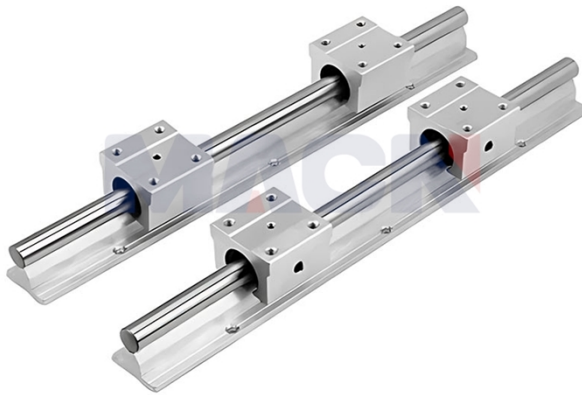

Model: SBR16X940

Param

model:	SBR16X940
Axial diameter size:	φ16
E:	20
h:	25
B:	40
H:	17.8
T:	5
F:	18.5
X:	8
Y:	11.7
C:	30
S1:	φ5.5
S2:	5.5×9.5×5.4
Guide rail support standard length L:	940
N:	20
P:	150
Maximum length of the guide rail support:	1390
weight:	1