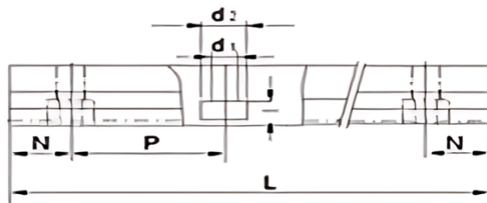

Model: SBR16X940

Param

model:	SBR16X940
Axial diameter size:	φ16
E:	20
h:	25
B:	40
H:	17.8
T:	5
F:	18.5
X:	8
Y:	11.7
C:	30
S1:	φ5.5
S2:	5.5×9.5×5.4
Guide rail support standard length L:	940
N:	20
P:	150
Maximum length of the guide rail support:	1390
weight:	1