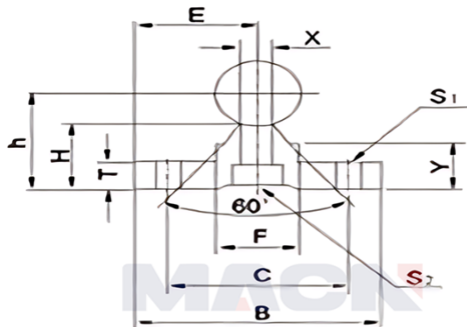

Model: SBR16X940

Param

model:	SBR16X940
Axial diameter size:	φ16
E:	20
h:	25
B:	40
H:	17.8
T:	5
F:	18.5
X:	8
Y:	11.7
C:	30
S1:	φ5.5
S2:	5.5×9.5×5.4
Guide rail support standard length L:	940
N:	20
P:	150
Maximum length of the guide rail support:	1390
weight:	1