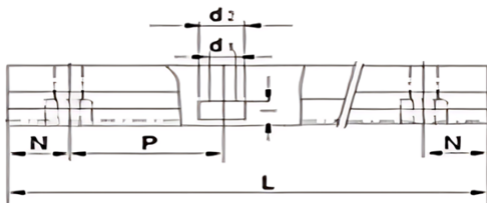

Model: SBR20X340

Param

model:	SBR20X340
Axial diameter size:	φ20
E:	22.5
h:	27
B:	45
H:	17.7
T:	5
F:	19
X:	8
Y:	10
C:	30
S1:	φ5.5
S2:	5.5×9.5×5.4
Guide rail support standard length L:	340
N:	20
P:	150
Maximum length of the guide rail support:	1390
weight:	1.07