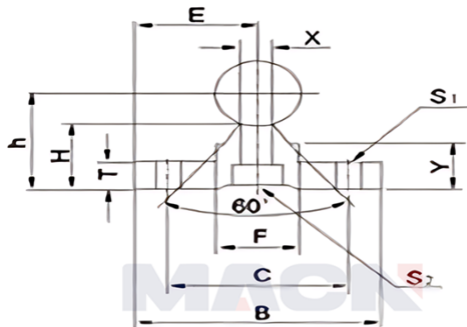

Model: SBR20X340

Param

model:	SBR20X340
Axial diameter size:	φ20
E:	22.5
h:	27
B:	45
H:	17.7
T:	5
F:	19
X:	8
Y:	10
C:	30
S1:	φ5.5
S2:	5.5×9.5×5.4
Guide rail support standard length L:	340
N:	20
P:	150
Maximum length of the guide rail support:	1390
weight:	1.07