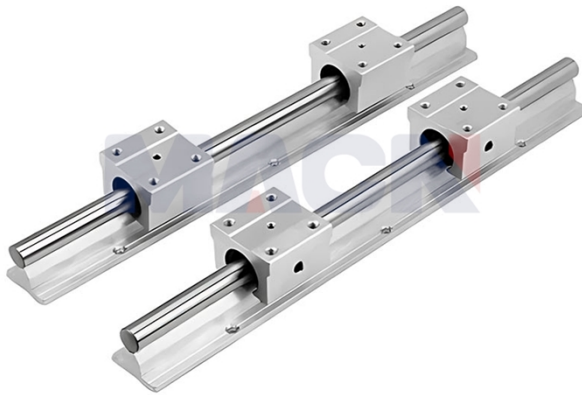

Model: SBR20X340

Param

model:	SBR20X340
Axial diameter size:	φ20
E:	22.5
h:	27
B:	45
H:	17.7
T:	5
F:	19
X:	8
Y:	10
C:	30
S1:	φ5.5
S2:	5.5×9.5×5.4
Guide rail support standard length L:	340
N:	20
P:	150
Maximum length of the guide rail support:	1390
weight:	1.07