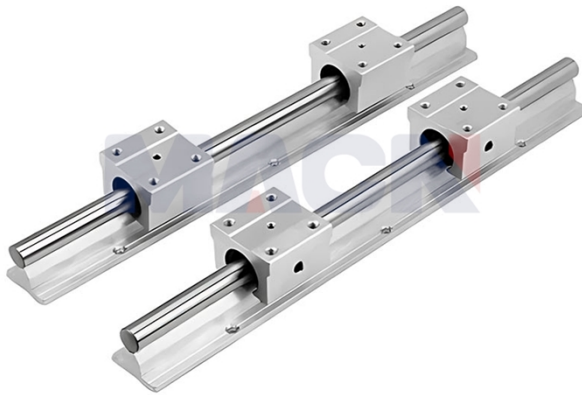

Model: SBR20X940

Param

model:	SBR20X940
Axial diameter size:	φ20
E:	22.5
h:	27
B:	45
H:	17.7
T:	5
F:	19
X:	8
Y:	10
C:	30
S1:	φ5.5
S2:	5.5×9.5×5.4
Guide rail support standard length L:	940
N:	20
P:	150
Maximum length of the guide rail support:	1390
weight:	1.07