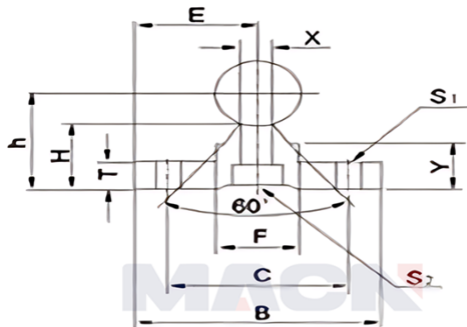

Model: SBR20X940

Param

model:	SBR20X940
Axial diameter size:	φ20
E:	22.5
h:	27
B:	45
H:	17.7
T:	5
F:	19
X:	8
Y:	10
C:	30
S1:	φ5.5
S2:	5.5×9.5×5.4
Guide rail support standard length L:	940
N:	20
P:	150
Maximum length of the guide rail support:	1390
weight:	1.07