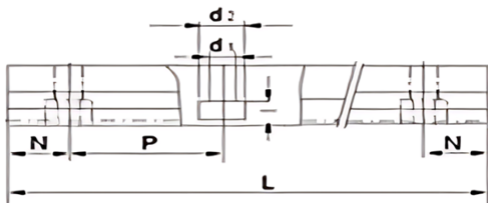

Model: SBR20X940

Param

model:	SBR20X940
Axial diameter size:	φ20
E:	22.5
h:	27
B:	45
H:	17.7
T:	5
F:	19
X:	8
Y:	10
C:	30
S1:	φ5.5
S2:	5.5×9.5×5.4
Guide rail support standard length L:	940
N:	20
P:	150
Maximum length of the guide rail support:	1390
weight:	1.07