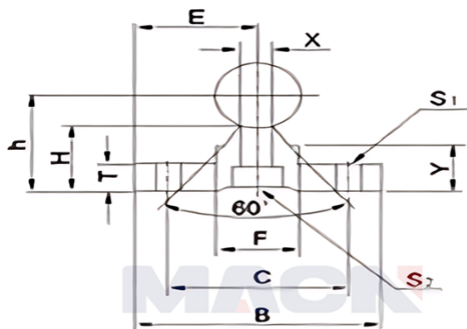

Model: SBR40X1260

Param

model:	SBR40X1260
	0
Axial diameter size:	φ40
E:	37.5
h:	48
B:	75
H:	29.5
T:	9
F:	38
X:	15.5
Y:	17
C:	55
S1:	φ9
S2:	9×14×8.6
Guide rail support standard length L:	1260
N:	30
P:	200
Maximum length of the guide rail support:	1860
weight:	3.25