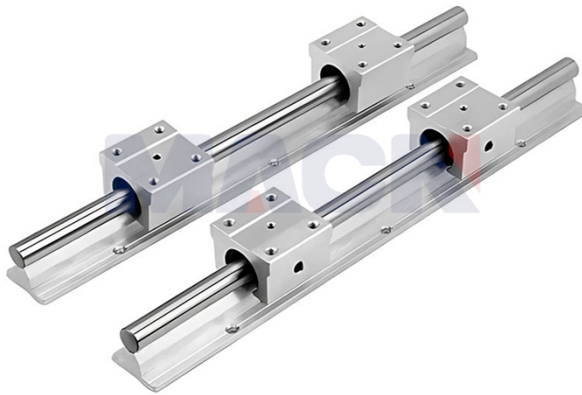

Model: SBR40X1260

Param

model:	SBR40X1260
	0
Axial diameter size:	φ40
E:	37.5
h:	48
B:	75
H:	29.5
T:	9
F:	38
X:	15.5
Y:	17
C:	55
S1:	φ9
S2:	9×14×8.6
Guide rail support standard length L:	1260
N:	30
P:	200
Maximum length of the guide rail support:	1860
weight:	3.25