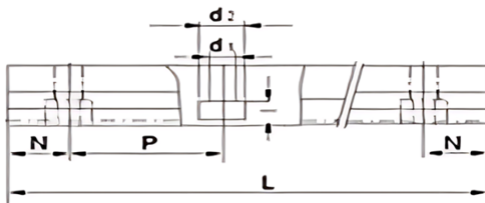

Model: SBR40X1260

Param

model:	SBR40X1260
	0
Axial diameter size:	φ40
E:	37.5
h:	48
B:	75
H:	29.5
T:	9
F:	38
X:	15.5
Y:	17
C:	55
S1:	φ9
S2:	9×14×8.6
Guide rail support standard length L:	1260
N:	30
P:	200
Maximum length of the guide rail support:	1860
weight:	3.25