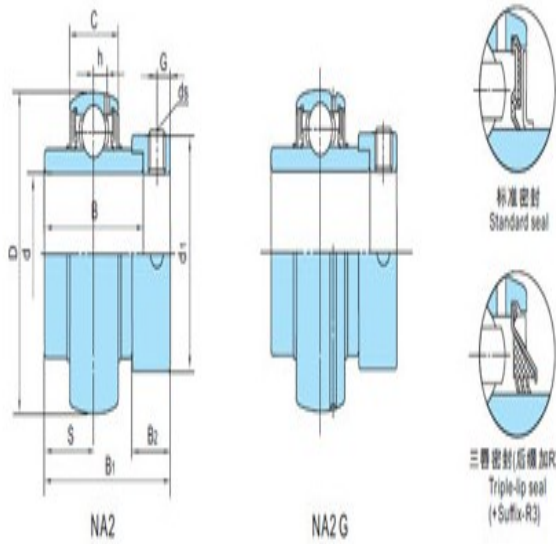

Model: NA205-14

Shaft Dia.

d (in.):	7/8
d (mm):	

Dimensions(mm)(inch)

D:	2.0472
B1:	1.7441
B:	1.3701
C:	0.6693
S:	0.6850
d1:	1.5000
B2:	0.5315
h:	0.1654
G:	0.1968
ds:	1/4-28UNF

Rated load (KN)

Cr:	14.0
Cor:	7.8

Bearing No.

Bearing No.:	NA205-14
--------------	----------

Weight(kg)(lb)

Weight(kg)(lb):	
-----------------	--