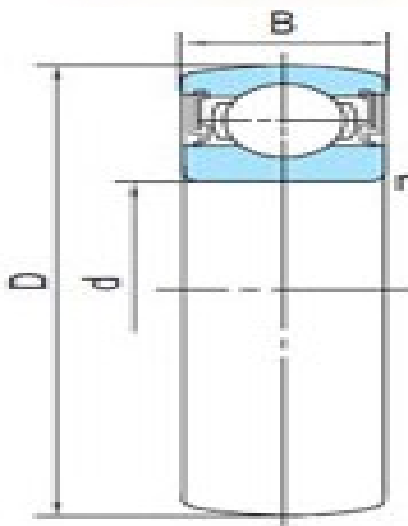

Model: SC209

Dimensions(mm)(inch)

D:	45
B:	85
G:	1.1

Rated load (KN)

Cr:	32.7
Cor:	20.4

Bearing No.

Bearing No.:	SC209
--------------	-------

Weight(kg)(lb)

Weight(kg)(lb):	0.405
-----------------	-------

SC2 SC3