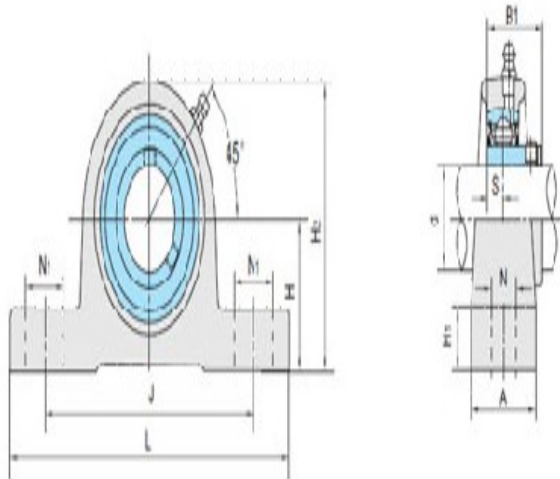

Model: BLP206

Shaft Dia.

d (in.):	
d (mm):	30

Dimensions(mm)(inch)

H:	42.9
L:	156
J:	120
A:	33
N:	14
N1:	21
H1:	14
H2:	83
S:	8.0
B:	30

BLP2

Unit No.

Unit No.:	BLP206
-----------	--------

Bolt Used (mm) (in.)

Bolt Used (mm) (in.):	M12
-----------------------	-----

Bearing No.

Bearing No.:	SB206A
--------------	--------

Housing No.

Housing No.:	LLP206
--------------	--------

Weight(kg)(lb)

Weight(kg)(lb):	0.96
-----------------	------