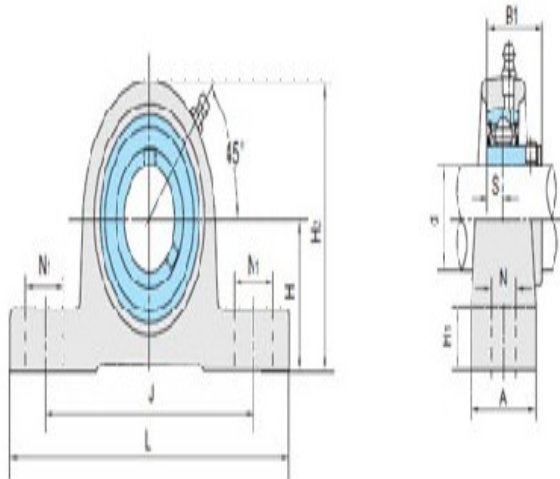

Model: BLP204-12

Shaft Dia.

d (in.):	3/4
d (mm):	

Dimensions(mm)(inch)

H:	1.3110
L:	4.9212
J:	3.8189
A:	1.0630
N:	0.4528
N1:	0.6299
H1:	0.5118
H2:	2.5590
S:	0.2756
B:	0.9842

BLP2

Unit No.

Unit No.:	BLP204-12
-----------	-----------

Bolt Used (mm) (in.)

Bolt Used (mm) (in.):	3/8
-----------------------	-----

Bearing No.

Bearing No.:	SB204-12A
--------------	-----------

Housing No.

Housing No.:	
--------------	--

Weight(kg)(lb)

Weight(kg)(lb):	1.3
-----------------	-----