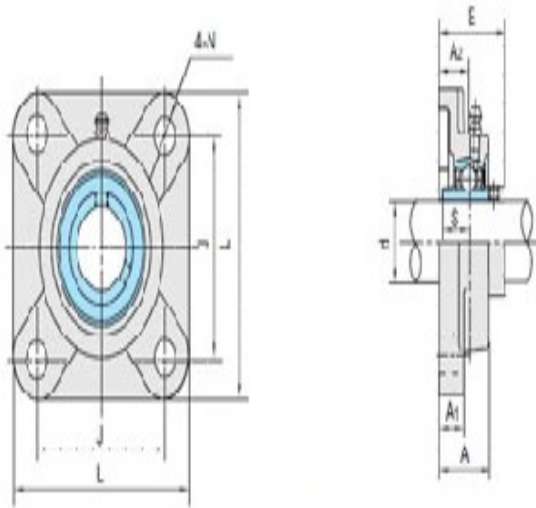

Model: UCF312-37

Shaft Dia.

d (in.):	25/16
d (mm):	

Dimensions(mm)(inch)

L:	7.6772
J:	5.9055
A2:	1.2992
A1:	0.8661
A:	2.2047
N:	0.9055
E:	3.0709
S:	1.0236

UCF3

Unit No.

Unit No.:	UCF312-37
-----------	-----------

Bolt Used (mm) (in.)

Bolt Used (mm) (in.):	3/4
-----------------------	-----

Bearing No.

Bearing No.:	UC312-37
--------------	----------

Housing No.

Housing No.:	
--------------	--

Weight(kg)(lb)

Weight(kg)(lb):	14.1
-----------------	------