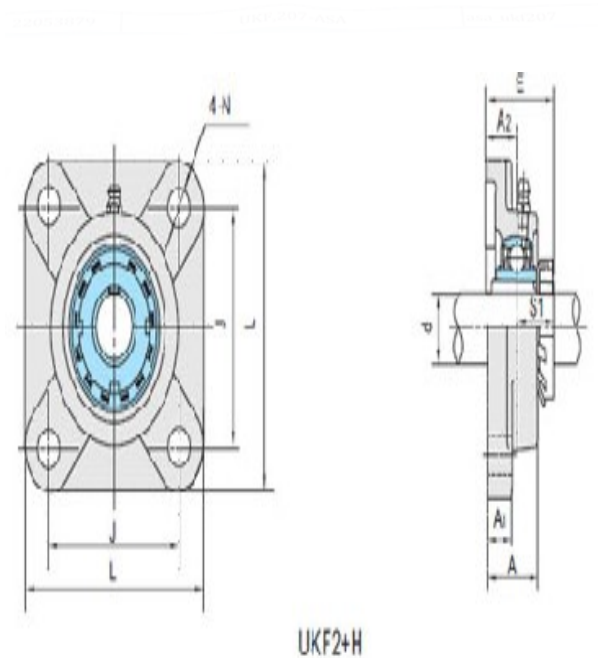

Model: UKF210+HE2310

Shaft Dia.

d (in.): 13/4

d (mm):

Dimensions(mm)(inch)

L: 5.6299

J: 4.3701

A2: 0.8661

A1: 0.6299

A: 1.5748

N: 0.6299

E: 1.9488

S1: 1.0827

Unit No.

Unit No.: UKF210+HE2310
0

Bolt Used (mm) (in.)

Bolt Used (mm) (in.): 9/16

Bearing No.

Bearing No.:

Housing No.

Housing No.:

Adapter Used.

Adapter Used.: HE2310

Weight(kg)(lb)