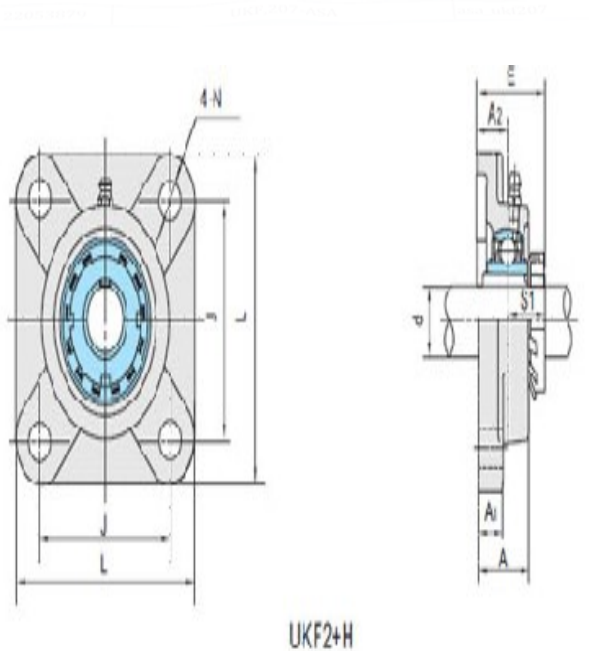

Model: UKF206+HE2306

Shaft Dia.

d (in.):	1
d (mm):	

Dimensions(mm)(inch)

L:	4.2520
J:	3.2677
A2:	0.7087
A1:	0.5118
A:	1.2205
N:	0.4724
E:	1.5354
S1:	0.8268

Unit No.

Unit No.:	UKF206+HE2306
	6

Bolt Used (mm) (in.)

Bolt Used (mm)	
(in.):	3/8

Bearing No.

Bearing No.:	
--------------	--

Housing No.

Housing No.:	
--------------	--

Adapter Used.

Adapter Used.:	HE2306
----------------	--------

Weight(kg)(lb)