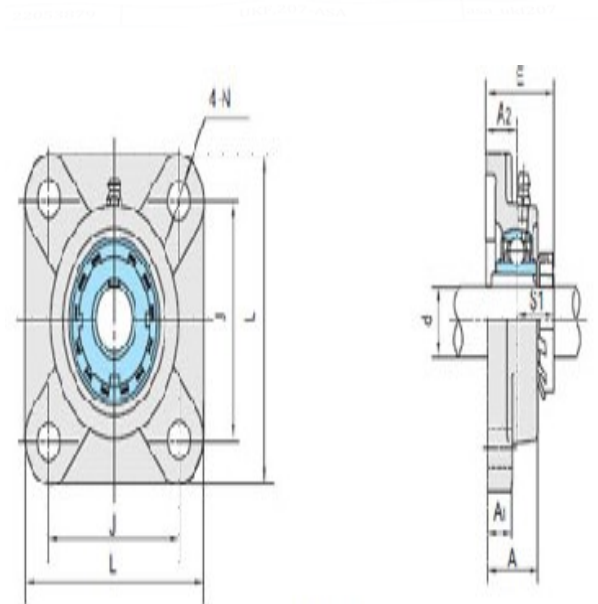

**Model: UKF205+HE2305**

Shaft Dia.

d (in.): 3/4

d (mm):

Dimensions(mm)(inch)

L: 3.7402

J: 2.7559

A2: 0.6299

A1: 0.5118

A: 1.0630

N: 0.4724

E: 1.3976

S1: 0.7677

UKF2+H

Unit No.

Unit No.: UKF205+HE2305  
5

Bolt Used (mm) (in.)

Bolt Used (mm) (in.): 3/8

Bearing No.

Bearing No.:

Housing No.

Housing No.:

Adapter Used.

Adapter Used.: HE2305

Weight(kg)(lb)

Weight(kg)(lb): 1.9