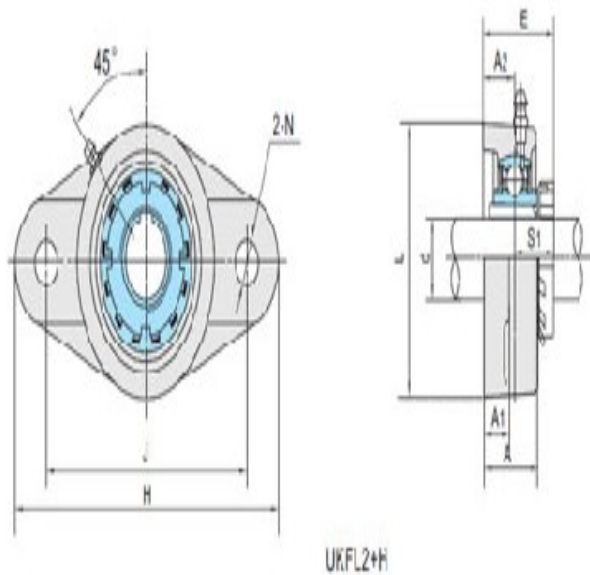

Model: UKFL207+HA2307

Shaft Dia.

d (in.): 13/16

d (mm):

Dimensions(mm)(inch)

H: 6.3386

J: 5.1181

L: 3.5433

A2: 0.7480

A1: 0.5906

A: 1.3386

N: 0.6299

E: 1.6338

S1: 0.8858

Unit No.

Unit No.: UKFL207+HA2307
7

Bolt Used (mm) (in.)

Bolt Used (mm)
(in.): 9/16

Bearing No.

Bearing No.:

Housing No.

Housing No.:

Adapter Used.

Adapter Used.: HA2307