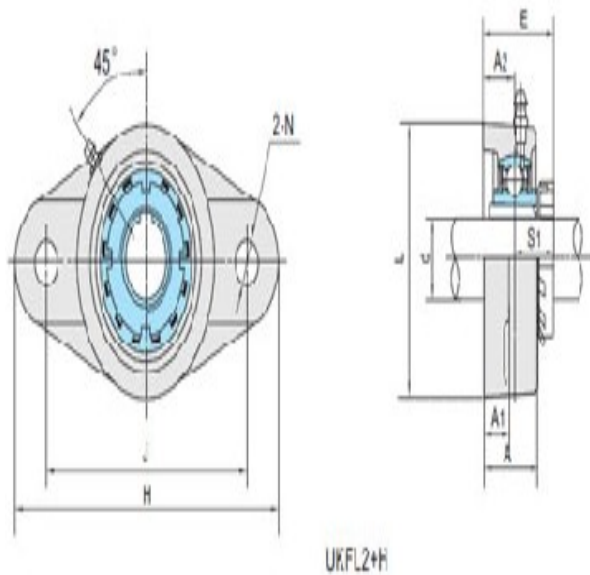

Model: UKFL206+HE2306

Shaft Dia.

d (in.):	1
d (mm):	

Dimensions(mm)(inch)

H:	5.8268
J:	4.6063
L:	3.1496
A2:	0.7087
A1:	0.5118
A:	1.2205
N:	0.6299
E:	1.5354
S1:	0.8268

Unit No.

Unit No.:	UKFL206+HE2306
	6

Bolt Used (mm) (in.)

Bolt Used (mm)	
(in.):	9/16

Bearing No.

Bearing No.:	
--------------	--

Housing No.

Housing No.:	
--------------	--

Adapter Used.

Adapter Used.:	He2306
----------------	--------

Weight(kg)(lb)