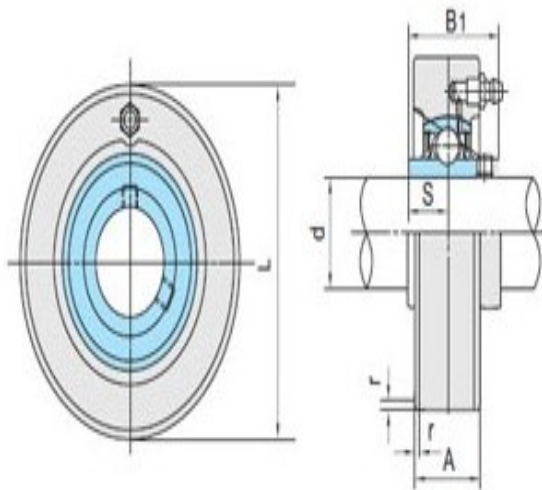

Model: UCC309-27

Shaft Dia.

d (in.): 111/16

d (mm):

Dimensions(mm)(inch)

L: 5.1181

A: 1.4961

r: 0.1378

B: 2.2441

S: 0.8661

UCC2

Unit No.

Unit No.: UCC309-27

Bearing No.

Bearing No.: UC309-27

Housing No.