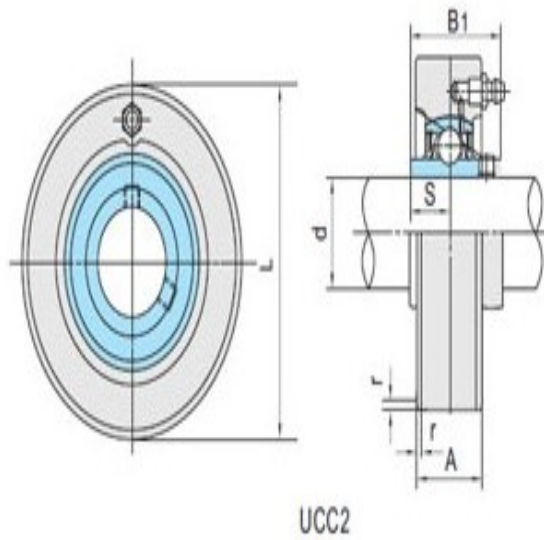

Model: UCC209-26

Shaft Dia.

d (in.):	15/8
d (mm):	

Dimensions(mm)(inch)

L:	4.3307
A:	1.2205
r:	0.0984
B:	1.9370
S:	0.7480

Unit No.

Unit No.:	UCC209-26
-----------	-----------

Bearing No.

Bearing No.:	UC209-26
--------------	----------

Housing No.

Housing No.:	
--------------	--

Weight(kg)(lb)

Weight(kg)(lb):	
-----------------	--