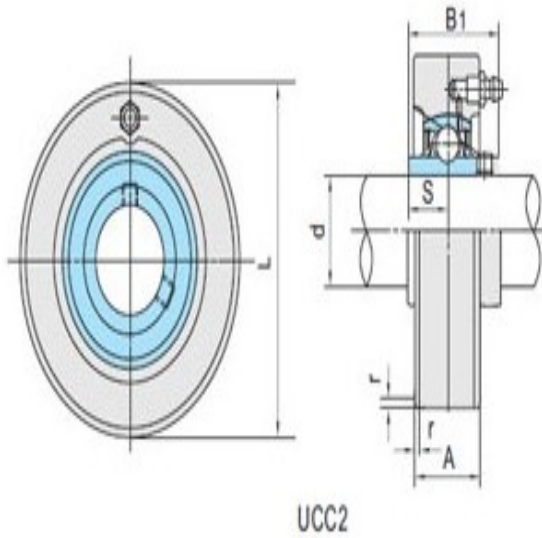

Model: UCC203

Shaft Dia.

d (in.):	
d (mm):	17

Dimensions(mm)(inch)

L:	72
A:	20
r:	2.0
B:	31.0
S:	12.7

Unit No.

Unit No.:	UCC203
-----------	--------

Bearing No.

Bearing No.:	UC203
--------------	-------

Housing No.

Housing No.:	C204
--------------	------

Weight(kg)(lb)

Weight(kg)(lb):	0.51
-----------------	------