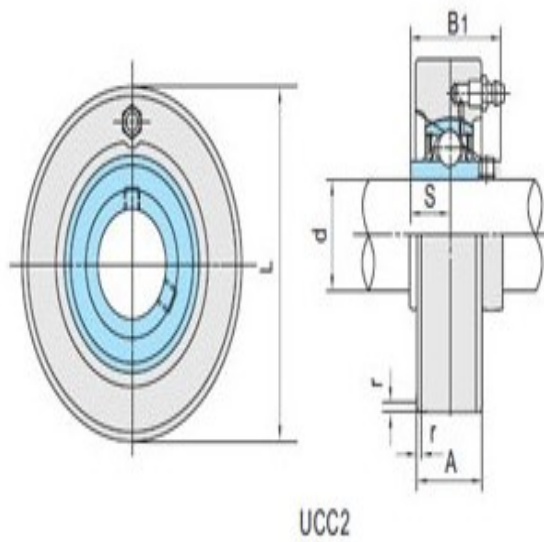

Model: UCC202

Shaft Dia.

d (in.):	
d (mm):	15

Dimensions(mm)(inch)

L:	72
A:	20
r:	2.0
B:	31.0
S:	12.7

Unit No.

Unit No.:	UCC202
-----------	--------

Bearing No.

Bearing No.:	UC201
--------------	-------

Housing No.

Housing No.:	C204
--------------	------

Weight(kg)(lb)

Weight(kg)(lb):	0.52
-----------------	------