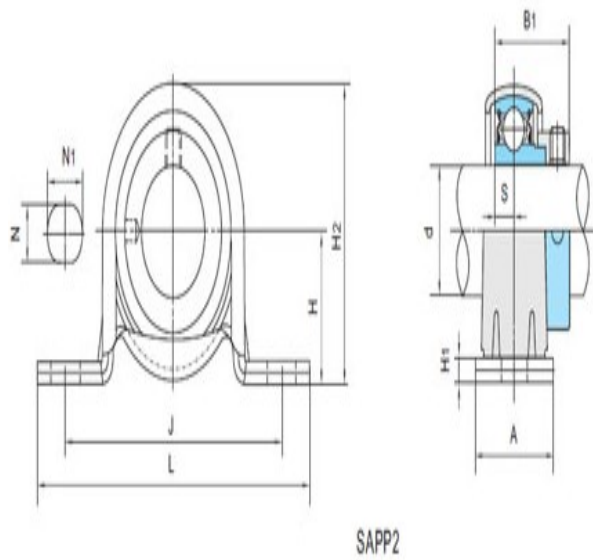

Model: SAPP205-15

Shaft Dia.

d (in.): 15/16

d (mm):

Dimensions(mm)(inch)

H: 1.1260

L: 4.2520

J: 3.3858

A: 1.2598

N: 0.4331

N1: 0.5630

H1: 0.1575

H2: 2.2283

S: 0.2953

B1: 1.2205

Unit No.

Unit No.: SAPP205-15

Bolt Used (mm) (in.)

Bolt Used (mm) (in.): 3/8

Bearing No.

Bearing No.: SA205-15

Housing No.

Housing No.:

Weight(kg)(lb)

Weight(kg)(lb): 0.75