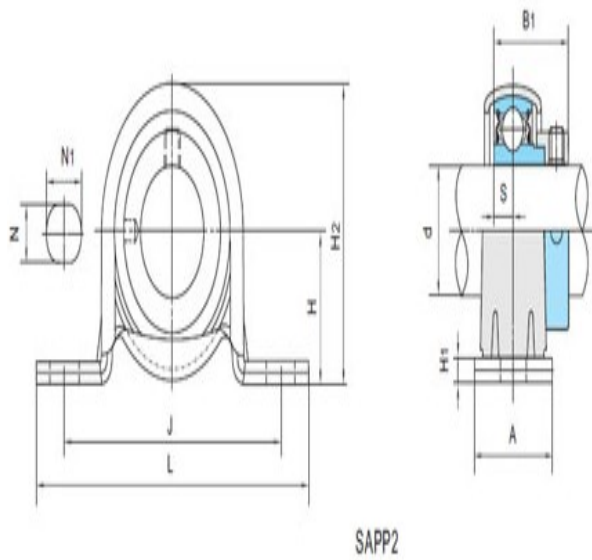

Model: SAPP203

Shaft Dia.

d (in.):	
d (mm):	17

Dimensions(mm)(inch)

H:	22.2
L:	86
J:	68
A:	25
N:	9.0
N1:	12.7
H1:	3.2
H2:	43.8
S:	6.5
B1:	28.6

Unit No.

Unit No.:	SAPP203
-----------	---------

Bolt Used (mm) (in.)

Bolt Used (mm) (in.):	M8
-----------------------	----

Bearing No.

Bearing No.:	SA203F
--------------	--------

Housing No.

Housing No.:	PP203
--------------	-------

Weight(kg)(lb)

Weight(kg)(lb):	0.19
-----------------	------